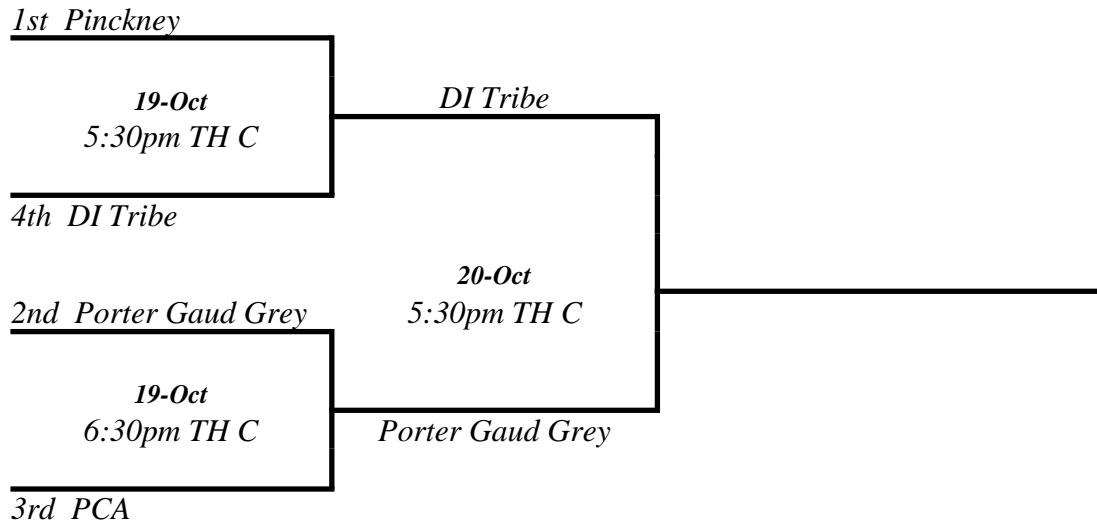

Low Country Volleyball League

5th West Grade Division

***Regular Season Rules Apply