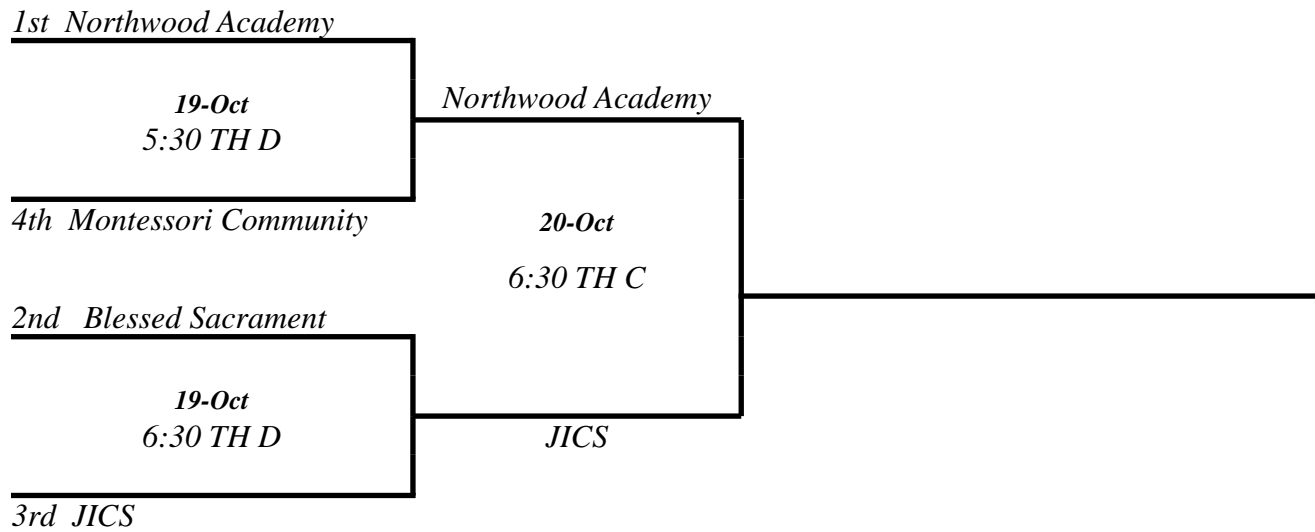

Low Country Volleyball League

6C Grade Division

***Regular Season Rules Apply